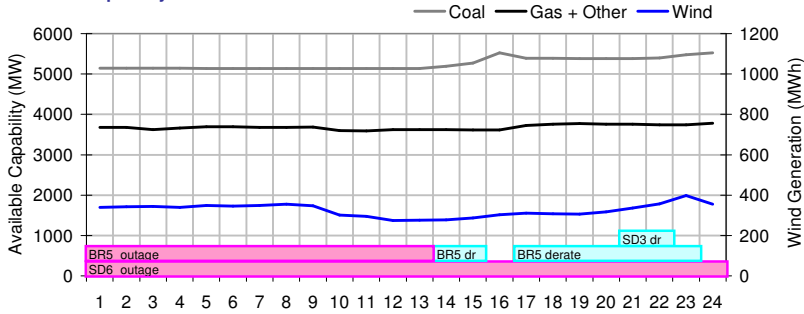

Pool Price and Demand

Available Capacity

Dispatched TMR and DDS

BC Intertie

SK Intertie

Pool Price (\$/MWh)

	Today	This day last week	30 day rolling average	Year to date
average	\$ 43.93	\$ 92.48	\$ 99.97	\$ 90.80
on peak	NA	NA	\$ 125.43	\$ 119.77
off peak	\$ 43.93	\$ 92.48	\$ 55.24	\$ 47.65

Gas price

	Today	This day last week	30 day rolling average	Year to date
AECO-C (\$/GJ)	\$ 7.08	\$ 6.41	\$ 6.41	\$ 7.89
Heat rate (GJ/MWh)	6.20	14.43	15.60	11.51

Demand (MWh)

	Today	This day last week	30 day rolling average	Year to date
average	7833	7786	7957	7908
on peak	NA	NA	8354	8307
off peak	7833	7786	7383	7368