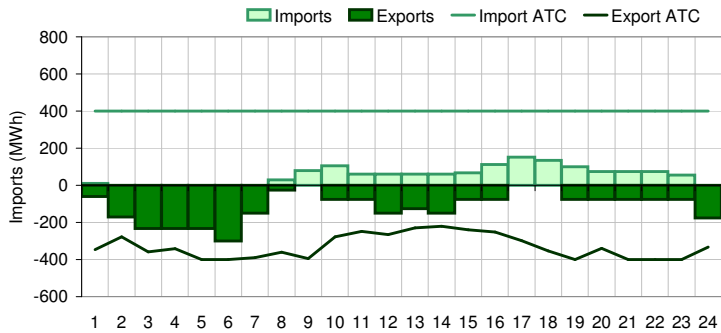

Pool Price and Demand

Available Capacity

Dispatched TMR and DDS

BC Intertie

SK Intertie

Pool Price (\$/MWh)

	Today	This day last week	30 day rolling average	Year to date
average	\$ 43.93	\$ 92.48	\$ 99.97	\$ 90.80
on peak	NA	NA	\$ 125.43	\$ 119.77
off peak	\$ 43.93	\$ 92.48	\$ 55.24	\$ 47.65

Gas price

	Today	This day last week	30 day rolling average	Year to date
AECO-C (\$/GJ)	\$ 7.08	\$ 6.41	\$ 6.41	\$ 7.89
Heat rate (GJ/MWh)	6.20	14.43	15.60	11.51

Demand (MWh)

	Today	This day last week	30 day rolling average	Year to date
average	7833	7786	7957	7908
on peak	NA	NA	8354	8307
off peak	7833	7786	7383	7368