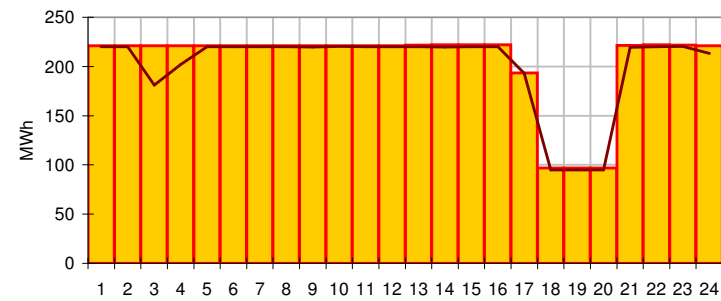

Pool Price and Demand

Available Capacity

Dispatched TMR and DDS

BC Intertie

SK Intertie

Pool Price (\$/MWh)

	Today	This day last week	30 day rolling average	Year to date
average	\$ 43.93	\$ 92.48	\$ 99.97	\$ 90.80
on peak	NA	NA	\$ 125.43	\$ 119.77
off peak	\$ 43.93	\$ 92.48	\$ 55.24	\$ 47.65

Gas price

	Today	This day last week	30 day rolling average	Year to date
AECO-C (\$/GJ)	\$ 7.08	\$ 6.41	\$ 6.41	\$ 7.89
Heat rate (GJ/MWh)	6.20	14.43	15.60	11.51

Demand (MWh)

	Today	This day last week	30 day rolling average	Year to date
average	7833	7786	7957	7908
on peak	NA	NA	8354	8307
off peak	7833	7786	7383	7368

Coal

	Today	This day last week	30 day rolling average	Year to date
average AC/MC (%)	87.4%	76.1%	80.1%	84.1%
maximum AC/MC (%)	92.0%	77.4%		
minimum AC/MC (%)	85.4%	75.0%		

Gas + Other

	Today	This day last week	30 day rolling average	Year to date
average AC/MC (%)	72.0%	76.1%	72.0%	68.8%
maximum AC/MC (%)	73.9%	77.9%		
minimum AC/MC (%)	70.1%	70.8%		

Wind Generation (MWh)

	Today	This day last week	30 day rolling average	Year to date
average	325	32		
minimum	274	2		
maximum	397	143		

Transmission Must Run (MWh)

	Today	This day last week	30 day rolling average	Year to date
average	205	105		
minimum	97	61		
maximum	222	131		