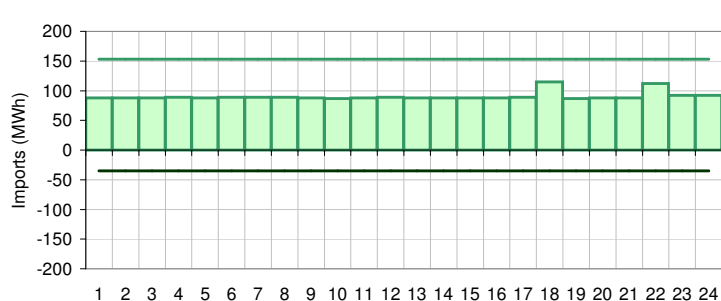

Pool Price and Demand

Available Capacity

Dispatched TMR and DDS

BC Intertie

SK Intertie

Pool Price (\$/MWh)

	Today	This day last week	30 day rolling average	Year to date
average	\$ 43.93	\$ 92.48	\$ 99.97	\$ 90.80
on peak	NA	NA	\$ 125.43	\$ 119.77
off peak	\$ 43.93	\$ 92.48	\$ 55.24	\$ 47.65

Gas price

	Today	This day last week	30 day rolling average	Year to date
AECO-C (\$/GJ)	\$ 7.08	\$ 6.41	\$ 6.41	\$ 7.89
Heat rate (GJ/MWh)	6.20	14.43	15.60	11.51

Demand (MWh)

	Today	This day last week	30 day rolling average	Year to date
average	7833	7786	7957	7908
on peak	NA	NA	8354	8307
off peak	7833	7786	7383	7368

Coal

	Today	This day last week	30 day rolling average	Year to date
average AC/MC (%)	87.4%	76.1%	80.1%	84.1%
maximum AC/MC (%)	92.0%	77.4%		
minimum AC/MC (%)	85.4%	75.0%		

Gas + Other

	Today	This day last week	30 day rolling average	Year to date
average AC/MC (%)	72.0%	76.1%	72.0%	68.8%
maximum AC/MC (%)	73.9%	77.9%		
minimum AC/MC (%)	70.1%	70.8%		