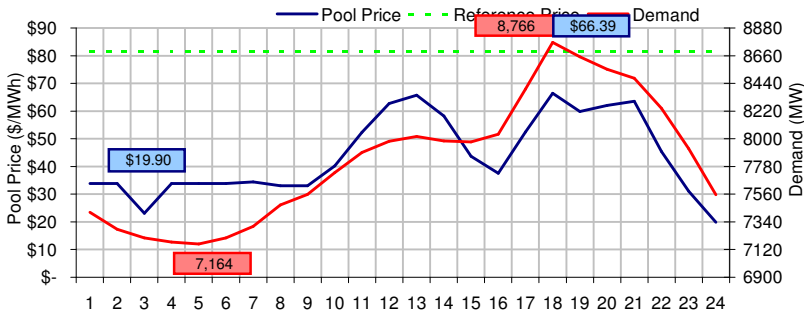

Pool Price and Demand

Available Capacity

Dispatched TMR and DDS

BC Intertie

SK Intertie

Pool Price (\$/MWh)

	Today	This day last week	30 day rolling average	Year to date
average	\$ 43.93	\$ 92.48	\$ 99.97	\$ 90.80
on peak	NA	NA	\$ 125.43	\$ 119.77
off peak	\$ 43.93	\$ 92.48	\$ 55.24	\$ 47.65

Gas price

	Today	This day last week	30 day rolling average	Year to date
AECO-C (\$/GJ)	\$ 7.08	\$ 6.41	\$ 6.41	\$ 7.89
Heat rate (GJ/MWh)	6.20	14.43	15.60	11.51

Demand (MWh)

	Today	This day last week	30 day rolling average	Year to date
average	7833	7786	7957	7908
on peak	NA	NA	8354	8307
off peak	7833	7786	7383	7368

Coal

	Today	This day last week	30 day rolling average	Year to date
average AC/MC (%)	87.4%	76.1%	80.1%	84.1%
maximum AC/MC (%)	92.0%	77.4%		
minimum AC/MC (%)	85.4%	75.0%		

Gas + Other

	Today	This day last week	30 day rolling average	Year to date
average AC/MC (%)	72.0%	76.1%	72.0%	68.8%
maximum AC/MC (%)	73.9%	77.9%		
minimum AC/MC (%)	70.1%	70.8%		