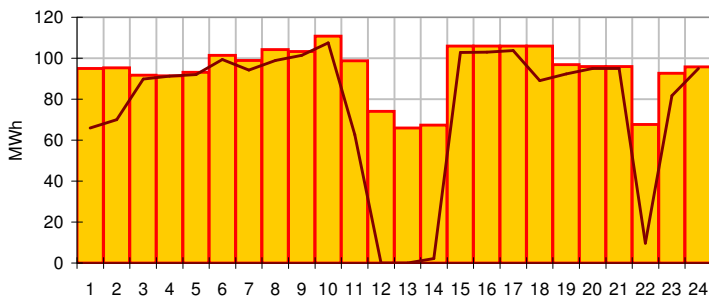

Pool Price and Demand

Available Capacity

Dispatched TMR and DDS

BC Intertie

SK Intertie

Pool Price (\$/MWh)

	Today	This day last week	30 day rolling average	Year to date
average	\$ 40.02	\$ 49.89	\$ 44.41	\$ 62.58
on peak	NA	NA	\$ 52.67	\$ 74.97
off peak	\$ 40.02	\$ 49.89	\$ 31.85	\$ 46.22

Gas price

	Today	This day last week	30 day rolling average	Year to date
AECO-C (\$/GJ)	\$ 3.75	\$ 3.29	\$ 3.84	\$ 4.62
Heat rate (GJ/MWh)	10.68	15.18	11.55	13.56

Demand (MWh)

	Today	This day last week	30 day rolling average	Year to date
average	7459	7488	8073	8301
on peak	NA	NA	8392	8649
off peak	7459	7488	7634	7792

Coal

	Today	This day last week	30 day rolling average	Year to date
average AC/MC (%)	83.8%	72.6%	83.3%	82.5%
maximum AC/MC (%)	85.6%	74.3%		
minimum AC/MC (%)	81.1%	70.0%		

Gas + Other

	Today	This day last week	30 day rolling average	Year to date
average AC/MC (%)	61.5%	69.4%	70.1%	72.3%
maximum AC/MC (%)	62.6%	70.3%		
minimum AC/MC (%)	60.8%	68.7%		

Wind Generation (MWh)

	Today	This day last week	30 day rolling average	Year to date
average	102	183		
minimum	47	36		
maximum	233	382		

Transmission Must Run (MWh)

	Today	This day last week	30 day rolling average	Year to date
average	94	88		
minimum	66	51		
maximum	111	92		