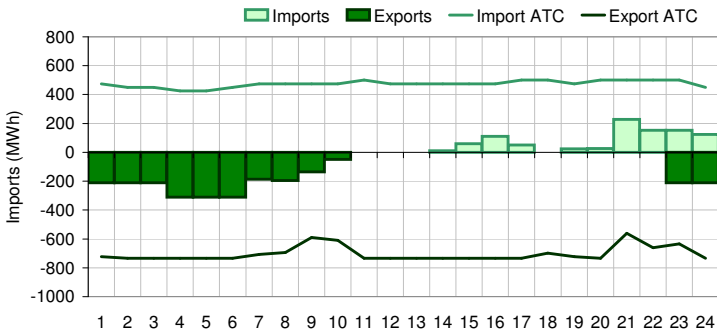

Pool Price and Demand

Available Capacity

Dispatched TMR and DDS

BC Intertie

SK Intertie

Pool Price (\$/MWh)

	Today	This day last week	30 day rolling average	Year to date
average	\$ 40.02	\$ 49.89	\$ 44.41	\$ 62.58
on peak	NA	NA	\$ 52.67	\$ 74.97
off peak	\$ 40.02	\$ 49.89	\$ 31.85	\$ 46.22

Gas price

	Today	This day last week	30 day rolling average	Year to date
AECO-C (\$/GJ)	\$ 3.75	\$ 3.29	\$ 3.84	\$ 4.62
Heat rate (GJ/MWh)	10.68	15.18	11.55	13.56

Demand (MWh)

	Today	This day last week	30 day rolling average	Year to date
average	7459	7488	8073	8301
on peak	NA	NA	8392	8649
off peak	7459	7488	7634	7792