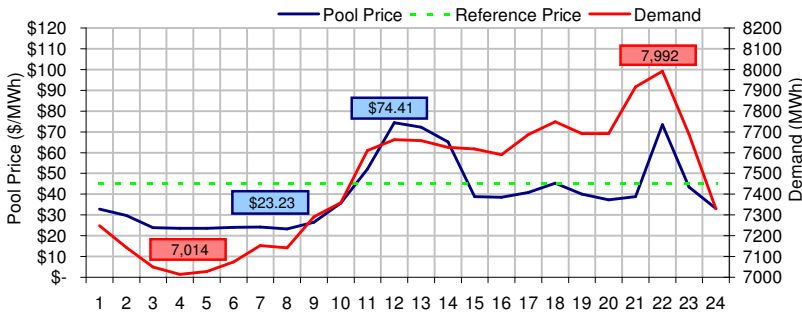

Pool Price and Demand

Available Capacity

Dispatched TMR and DDS

BC Intertie

SK Intertie

Pool Price (\$/MWh)

	Today	This day last week	30 day rolling average	Year to date
average	\$ 40.02	\$ 49.89	\$ 44.41	\$ 62.58
on peak	NA	NA	\$ 52.67	\$ 74.97
off peak	\$ 40.02	\$ 49.89	\$ 31.85	\$ 46.22

Gas price

	Today	This day last week	30 day rolling average	Year to date
AECO-C (\$/GJ)	\$ 3.75	\$ 3.29	\$ 3.84	\$ 4.62
Heat rate (GJ/MWh)	10.68	15.18	11.55	13.56

Demand (MWh)

	Today	This day last week	30 day rolling average	Year to date
average	7459	7488	8073	8301
on peak	NA	NA	8392	8649
off peak	7459	7488	7634	7792

Coal

	Today	This day last week	30 day rolling average	Year to date
average AC/MC (%)	83.8%	72.6%	83.3%	82.5%
maximum AC/MC (%)	85.6%	74.3%		
minimum AC/MC (%)	81.1%	70.0%		

Gas + Other

	Today	This day last week	30 day rolling average	Year to date
average AC/MC (%)	61.5%	69.4%	70.1%	72.3%
maximum AC/MC (%)	62.6%	70.3%		
minimum AC/MC (%)	60.8%	68.7%		