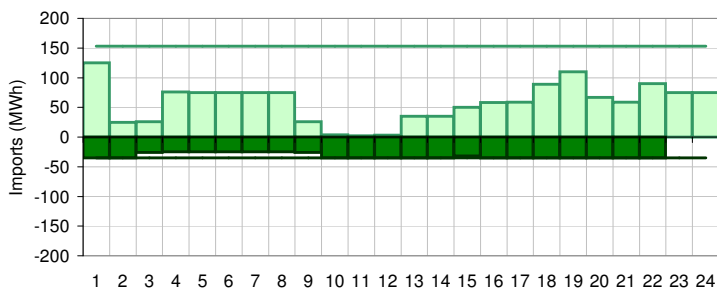

Pool Price and Demand

Available Capacity

Dispatched TMR and DDS

BC Intertie

SK Intertie

Pool Price (\$/MWh)

	Today	This day last week	30 day rolling average	Year to date
average	\$ 40.02	\$ 49.89	\$ 44.41	\$ 62.58
on peak	NA	NA	\$ 52.67	\$ 74.97
off peak	\$ 40.02	\$ 49.89	\$ 31.85	\$ 46.22

Gas price

	Today	This day last week	30 day rolling average	Year to date
AECO-C (\$/GJ)	\$ 3.75	\$ 3.29	\$ 3.84	\$ 4.62
Heat rate (GJ/MWh)	10.68	15.18	11.55	13.56

Demand (MWh)

	Today	This day last week	30 day rolling average	Year to date
average	7459	7488	8073	8301
on peak	NA	NA	8392	8649
off peak	7459	7488	7634	7792

Coal

	Today	This day last week	30 day rolling average	Year to date
average AC/MC (%)	83.8%	72.6%	83.3%	82.5%
maximum AC/MC (%)	85.6%	74.3%		
minimum AC/MC (%)	81.1%	70.0%		

Gas + Other

	Today	This day last week	30 day rolling average	Year to date
average AC/MC (%)	61.5%	69.4%	70.1%	72.3%
maximum AC/MC (%)	62.6%	70.3%		
minimum AC/MC (%)	60.8%	68.7%		