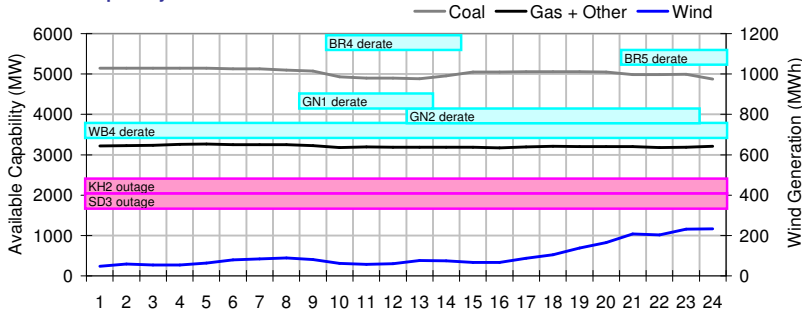

Pool Price and Demand

Available Capacity

Dispatched TMR and DDS

BC Intertie

SK Intertie

Pool Price (\$/MWh)

	Today	This day last week	30 day rolling average	Year to date
average	\$ 40.02	\$ 49.89	\$ 44.41	\$ 62.58
on peak	NA	NA	\$ 52.67	\$ 74.97
off peak	\$ 40.02	\$ 49.89	\$ 31.85	\$ 46.22

Gas price

	Today	This day last week	30 day rolling average	Year to date
AECO-C (\$/GJ)	\$ 3.75	\$ 3.29	\$ 3.84	\$ 4.62
Heat rate (GJ/MWh)	10.68	15.18	11.55	13.56

Demand (MWh)

	Today	This day last week	30 day rolling average	Year to date
average	7459	7488	8073	8301
on peak	NA	NA	8392	8649
off peak	7459	7488	7634	7792