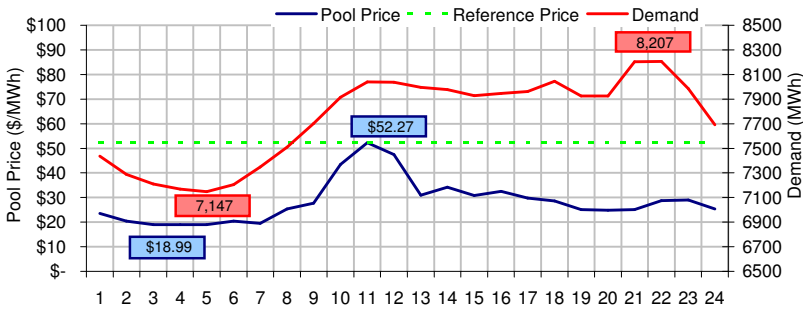

Pool Price and Demand

Available Capacity

Dispatched TMR and DDS

BC Intertie

SK Intertie

Pool Price (\$/MWh)

	Today	This day last week	30 day rolling average	Year to date
average	\$ 28.43	\$ 25.73	\$ 42.60	\$ 64.99
on peak	\$ 32.25	\$ 29.57	\$ 48.37	\$ 77.41
off peak	\$ 20.80	\$ 18.05	\$ 33.22	\$ 48.35

Gas price

	Today	This day last week	30 day rolling average	Year to date
AECO-C (\$/GJ)	\$ 4.10	\$ 3.69	\$ 4.09	\$ 4.77
Heat rate (GJ/MWh)	6.93	6.97	10.40	13.62

Demand (MWh)

	Today	This day last week	30 day rolling average	Year to date
average	7741	7833	8332	8374
on peak	7956	8035	8648	8718
off peak	7312	7427	7852	7847

Coal

	Today	This day last week	30 day rolling average	Year to date
average AC/MC (%)	83.0%	87.3%	85.0%	82.8%
maximum AC/MC (%)	85.2%	87.9%		
minimum AC/MC (%)	80.1%	86.0%		

Gas + Other

	Today	This day last week	30 day rolling average	Year to date
average AC/MC (%)	71.0%	66.4%	73.4%	73.0%
maximum AC/MC (%)	76.3%	67.3%		
minimum AC/MC (%)	68.5%	65.9%		