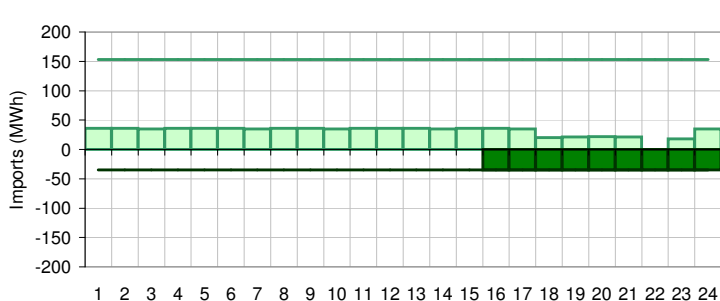

Pool Price and Demand

Available Capacity

Dispatched TMR and DDS

BC Intertie

SK Intertie

Pool Price (\$/MWh)

	Today	This day last week	30 day rolling average	Year to date
average	\$ 28.43	\$ 25.73	\$ 42.60	\$ 64.99
on peak	\$ 32.25	\$ 29.57	\$ 48.37	\$ 77.41
off peak	\$ 20.80	\$ 18.05	\$ 33.22	\$ 48.35

Gas price

	Today	This day last week	30 day rolling average	Year to date
AECO-C (\$/GJ)	\$ 4.10	\$ 3.69	\$ 4.09	\$ 4.77
Heat rate (GJ/MWh)	6.93	6.97	10.40	13.62

Demand (MWh)

	Today	This day last week	30 day rolling average	Year to date
average	7741	7833	8332	8374
on peak	7956	8035	8648	8718
off peak	7312	7427	7852	7847

Coal

	Today	This day last week	30 day rolling average	Year to date
average AC/MC (%)	83.0%	87.3%	85.0%	82.8%
maximum AC/MC (%)	85.2%	87.9%		
minimum AC/MC (%)	80.1%	86.0%		

Gas + Other

	Today	This day last week	30 day rolling average	Year to date
average AC/MC (%)	71.0%	66.4%	73.4%	73.0%
maximum AC/MC (%)	76.3%	67.3%		
minimum AC/MC (%)	68.5%	65.9%		