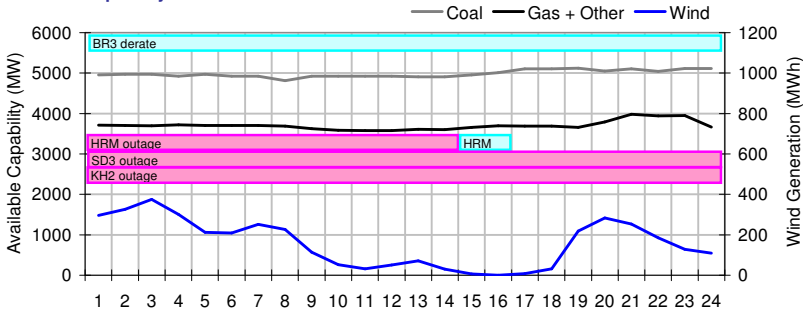

Pool Price and Demand

Available Capacity

Dispatched TMR and DDS

BC Intertie

SK Intertie

Pool Price (\$/MWh)

	Today	This day last week	30 day rolling average	Year to date
average	\$ 28.43	\$ 25.73	\$ 42.60	\$ 64.99
on peak	\$ 32.25	\$ 29.57	\$ 48.37	\$ 77.41
off peak	\$ 20.80	\$ 18.05	\$ 33.22	\$ 48.35

Gas price

	Today	This day last week	30 day rolling average	Year to date
AECO-C (\$/GJ)	\$ 4.10	\$ 3.69	\$ 4.09	\$ 4.77
Heat rate (GJ/MWh)	6.93	6.97	10.40	13.62

Demand (MWh)

	Today	This day last week	30 day rolling average	Year to date
average	7741	7833	8332	8374
on peak	7956	8035	8648	8718
off peak	7312	7427	7852	7847