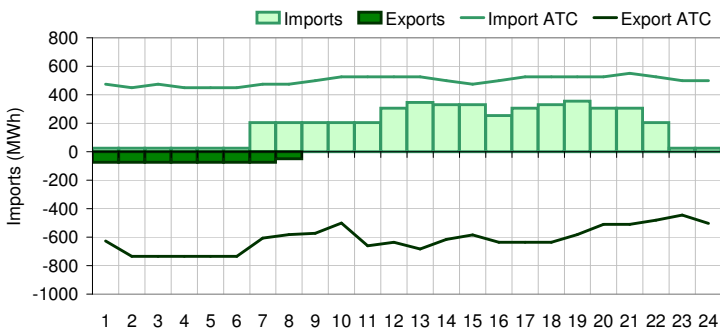

Pool Price and Demand

Available Capacity

Dispatched TMR and DDS

BC Intertie

SK Intertie

Pool Price (\$/MWh)

	Today	This day last week	30 day rolling average	Year to date
average	\$ 28.43	\$ 25.73	\$ 42.60	\$ 64.99
on peak	\$ 32.25	\$ 29.57	\$ 48.37	\$ 77.41
off peak	\$ 20.80	\$ 18.05	\$ 33.22	\$ 48.35

Gas price

	Today	This day last week	30 day rolling average	Year to date
AECO-C (\$/GJ)	\$ 4.10	\$ 3.69	\$ 4.09	\$ 4.77
Heat rate (GJ/MWh)	6.93	6.97	10.40	13.62

Demand (MWh)

	Today	This day last week	30 day rolling average	Year to date
average	7741	7833	8332	8374
on peak	7956	8035	8648	8718
off peak	7312	7427	7852	7847