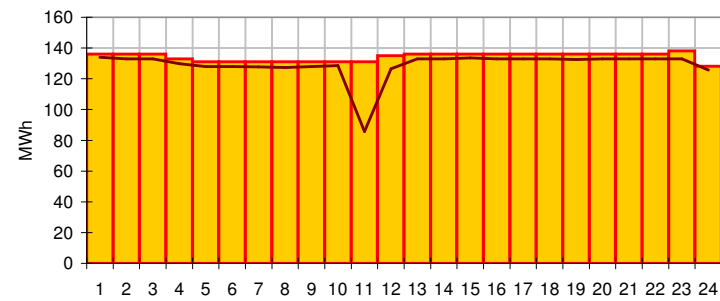

Pool Price and Demand

Available Capacity

Dispatched TMR and DDS

BC Intertie

SK Intertie

Pool Price (\$/MWh)

	Today	This day last week	30 day rolling average	Year to date
average	\$ 28.43	\$ 25.73	\$ 42.60	\$ 64.99
on peak	\$ 32.25	\$ 29.57	\$ 48.37	\$ 77.41
off peak	\$ 20.80	\$ 18.05	\$ 33.22	\$ 48.35

Gas price

	Today	This day last week	30 day rolling average	Year to date
AECO-C (\$/GJ)	\$ 4.10	\$ 3.69	\$ 4.09	\$ 4.77
Heat rate (GJ/MWh)	6.93	6.97	10.40	13.62

Demand (MWh)

	Today	This day last week	30 day rolling average	Year to date
average	7741	7833	8332	8374
on peak	7956	8035	8648	8718
off peak	7312	7427	7852	7847

Coal

	Today	This day last week	30 day rolling average	Year to date
average AC/MC (%)	83.0%	87.3%	85.0%	82.8%
maximum AC/MC (%)	85.2%	87.9%		
minimum AC/MC (%)	80.1%	86.0%		

Gas + Other

	Today	This day last week	30 day rolling average	Year to date
average AC/MC (%)	71.0%	66.4%	73.4%	73.0%
maximum AC/MC (%)	76.3%	67.3%		
minimum AC/MC (%)	68.5%	65.9%		

Wind Generation (MWh)

	Today	This day last week	30 day rolling average	Year to date
average	157	332		
minimum	0	174		
maximum	376	438		

Transmission Must Run (MWh)

	Today	This day last week	30 day rolling average	Year to date
average	134	94		
minimum	128	92		
maximum	138	97		